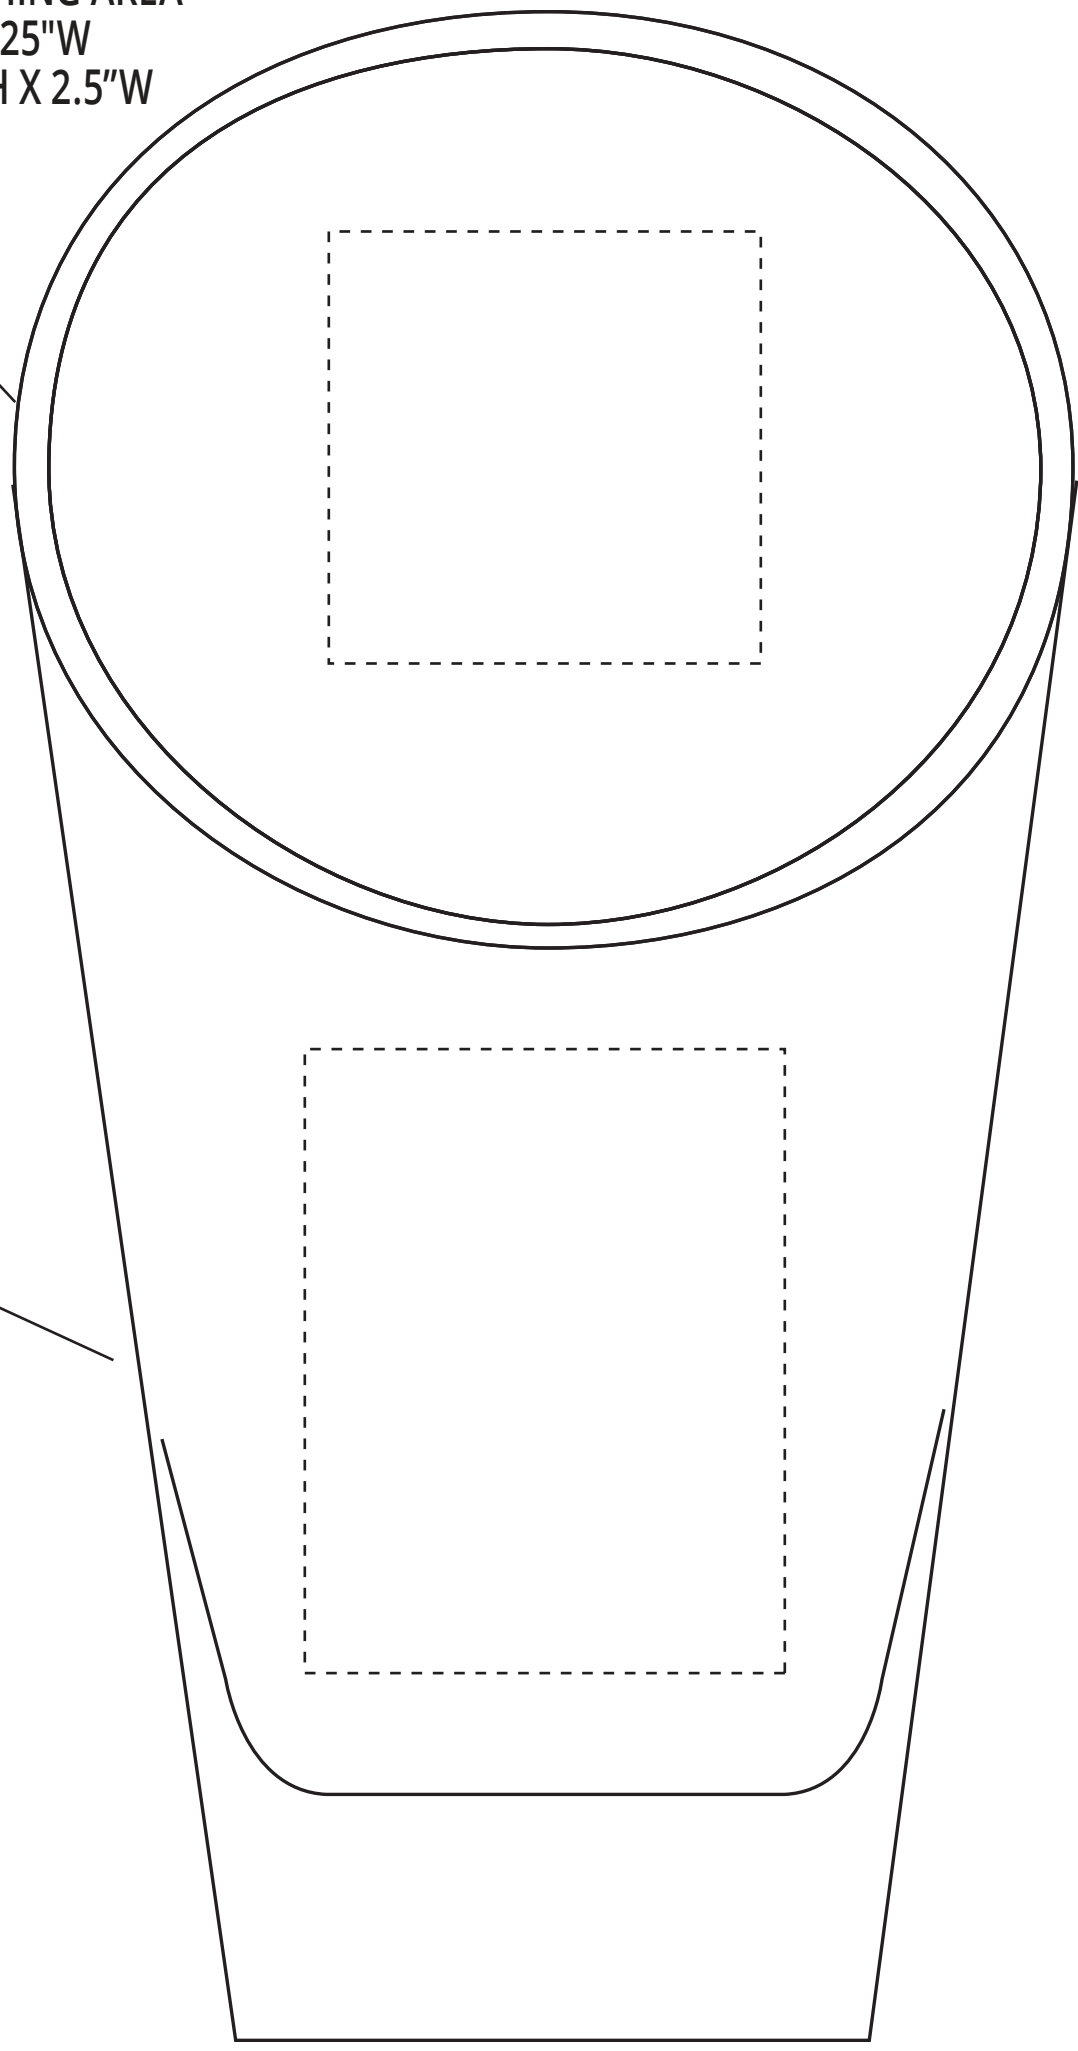

#1335 FRONT/BACK ETCHED - NO RIBBON

MAXIMUM ETCHING AREA
TOP 2.25"H X 2.25"W
BOTTOM 3.25"H X 2.5"W

BACK

FRONT

#1335 FRONT/BACK ETCHED - WITH RIBBON

MAXIMUM ETCHING AREA
TOP 1.75"H X 1.75"W

BACK

FRONT